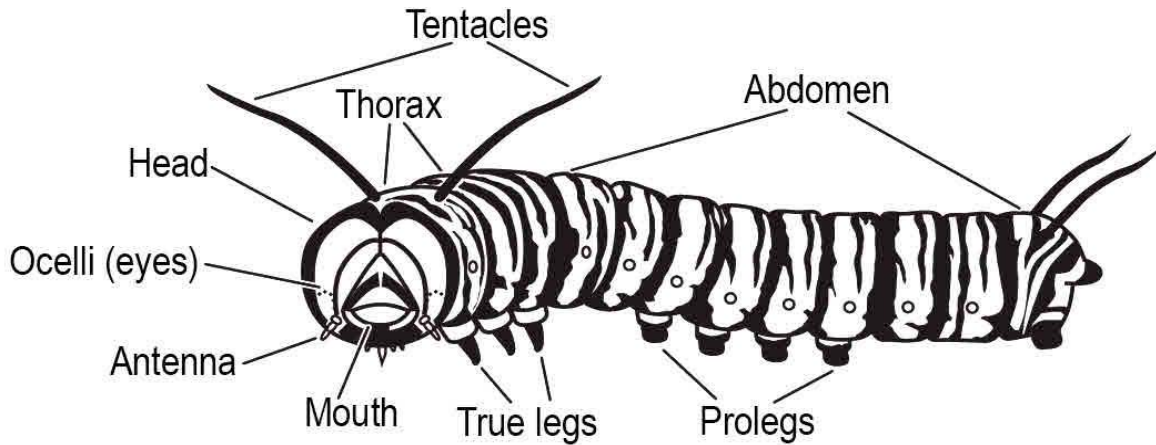

Danaus plexippus
Monarch Caterpillar & Butterfly Anatomy

(Student Handout)

Write the name of each body part near its matching callout line(s).
Tip: Some body part names may be used for both caterpillar and butterfly.

Abdomen	Legs	Scent gland
Antenna	Mouth	Tentacles
Forewing	Ocelli (eyes)	Thorax
Head	Proboscis	True legs
Hindwing	Prolegs	Veins

Danaus plexippus
Monarch Caterpillar & Butterfly Anatomy

(Teacher's Answer Sheet)

Write the name of each body part near its matching callout line(s).
Tip: Some body part names may be used for both caterpillar and butterfly.

Abdomen	Legs	Scent gland
Antenna	Mouth	Tentacles
Forewing	Ocelli (eyes)	Thorax
Head	Proboscis	True legs
Hindwing	Prolegs	Veins