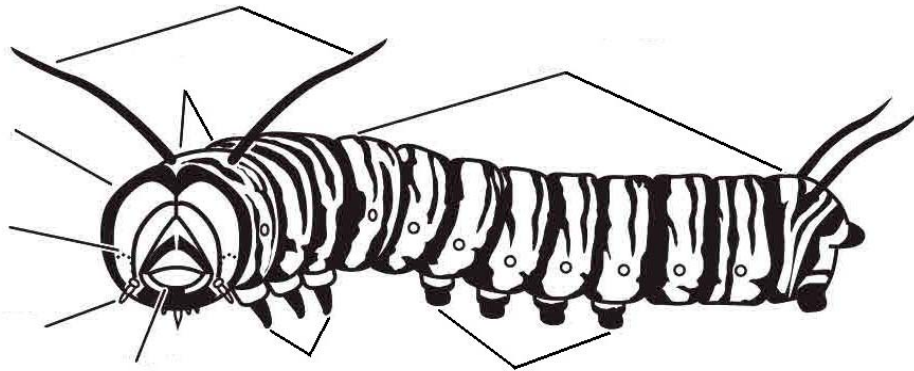

Danaus plexippus
Monarch Caterpillar & Butterfly Anatomy

(Student Handout)

Write the name of each body part near its matching callout line(s).
Tip: Some body part names may be used for both caterpillar and butterfly.

Abdomen	Legs	Scent gland
Antenna	Mouth	Tentacles
Forewing	Ocelli (eyes)	Thorax
Head	Proboscis	True legs
Hindwing	Prolegs	Veins

Danaus plexippus
Monarch Caterpillar & Butterfly Anatomy

(Teacher's Answer Sheet)